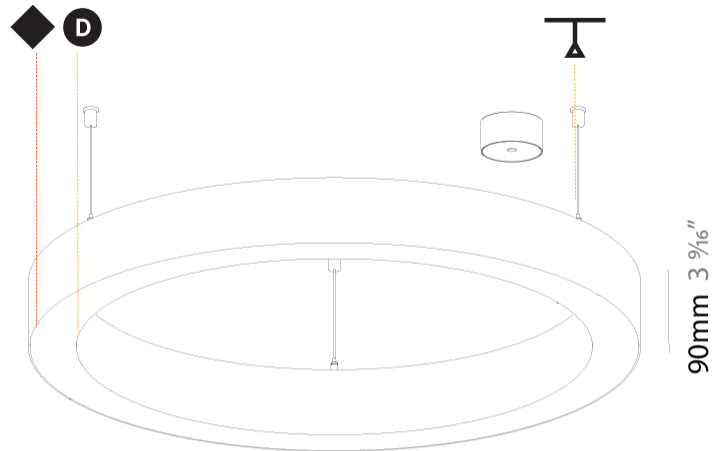

GENERAL

Series: Glorious
Subseries: Glorious Slim
Brand: Prolicht
Division: Architectural
Mounting Type: Suspension
Mounting Location: Ceiling
Subcategory: Ambient

PHYSICAL

Shape: Round
Diameter (mm): 800
Diameter (in): 31 1/2
Height (mm): 90
Height (in): 3 9/16
Max. Overall Height (mm): 2090
Max. Overall Height (in): 82 5/16
Light Distribution: Direct / Indirect
Weight (kg): 8.128
Weight (lbs): 17.92
Diffuser: [PMMA - Opal or Micro-Prism](#)
Fixture Finish: [SSR / BKV / CWI / CRY / HAB / LAG / UFT / ITA / RUA / RUR / MIC / FTG / MYG / TWT / LOD / PUS / FRO / FUP / KIA / POP / BLS / SPG / MEY / GOH / GUM / CHC / COM / ABZ / JAG / OBR / MOS / ROR](#)
Fixture Material: Aluminum
Cable Details: 2000mm or 6000mm Transparent Cable

ELECTRICAL

Lamp Type: LED (Zhaga Standard)
Input Wattage (W): 56 / 52.5
Total Output Wattage (W): 48 / 45
Dimming: [Tri-Mode (Non-Dimming and Phase Dimming (120Vac only) and 0-10V Dimming)](#)
Driver Included: Yes
Driver Location: Integrated
Driver Type: Constant Current - Universal
Driver Class: Class 2
Input Voltage (V): 120 - 277
Constant Current (MA): 350

LED

Color Temperature (°K): [3000 / 3500 / 4000](#)
Max. Delivered Lumen (lm): 9830 / 10035 / 10240
CRI: >80 CRI
Lamp Life (hrs): 50000

OPTICAL

RATINGS AND CERTIFICATIONS

Certified By: Certified for North American Standards
IP rating: IP20

Ø 670mm 26 3/8"

Ø 800mm 31 1/2"