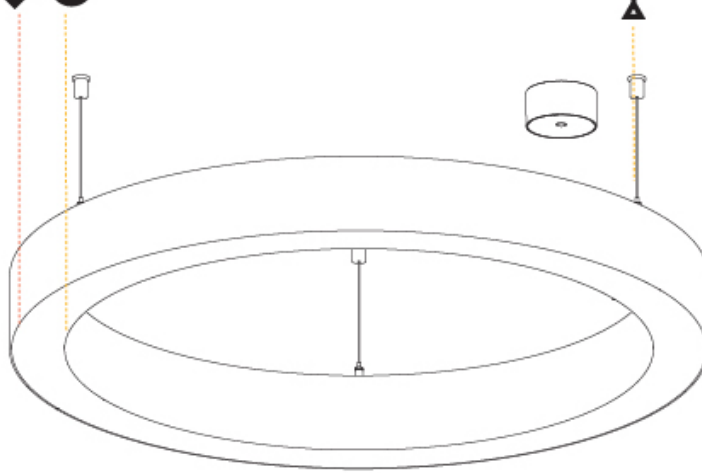

GENERAL

Series: Glorious
 Subseries: Glorious Slim
 Brand: Prolicht
 Division: Architectural
 Mounting Type: Suspension
 Mounting Location: Ceiling
 Subcategory: Ambient

PHYSICAL

Shape: Round
 Diameter (mm): 800
 Diameter (in): 31 1/2
 Height (mm): 90
 Height (in): 3 9/16
 Max. Overall Height (mm): 2090
 Max. Overall Height (in): 82 5/16
 Light Distribution: Direct / Indirect
 Weight (kg): 8.128
 Weight (lbs): 17.92
 Diffuser: [PMMA - Opal or Micro-Prism](#)
 Fixture Finish: [SSR / BKV / CWI / CRY / HAB / LAG / UFT / ITA / RUA / RUR / MIC / FTG / MYG / TWT / LOD / PUS / FRO / FUP / KIA / POP / BLS / SPG / MEY / GOH / GUM / CHC / COM / ABZ / JAG / OBR / MOS / ROR](#)
 Fixture Material: Aluminum
 Cable Details: 2000mm or 6000mm Transparent Cable

Ø 670mm 26 3/8"

Ø 800mm 31 1/2"

PROJECT	_____
TYPE	_____
SPECIFIER	_____
QUANTITY	_____
DATE	_____

For Color / Finish Chart & Symbology see Appendix or product page downloadable area.

°K

Dimming	DP	DV	
	Phase	0-10V	
Color Temperature	30K	35K	°K
	3000K	3500K	
Diffuser	01	02	D
	Opal	Micro-Prism	
Suspension Cable Color and Length	..05	..10	
	2000	6000	

GENERAL

Series: Glorious
Subseries: Glorious Slim
Brand: Prolicht
Division: Architectural
Mounting Type: Suspension
Mounting Location: Ceiling
Subcategory: Ambient

PHYSICAL

Diameter (mm): 1550
Diameter (in): 61
Height (mm): 90
Height (in): 3 9/16
Max. Overall Height (mm): 2090
Max. Overall Height (in): 82 5/16
Light Distribution: Direct / Indirect
Weight (kg): 17.714
Weight (lbs): 37.71
Diffuser: PMMA - Opal or Micro-Prism
Fixture Finish: SSR / BKV / CWI / CRY / HAB / LAG / UFT / ITA / RUA / RUR / MIC / FTG / MYG / TWT / LOD / PUS / FRO / FUP / KIA / POP / BLS / SPG / MEY / GOH / GUM / CHC / COM / ABZ / JAG / OBR / MOS / ROR
Fixture Material: Aluminum
Cable Details: 2000mm or 6000mm Transparent Cable