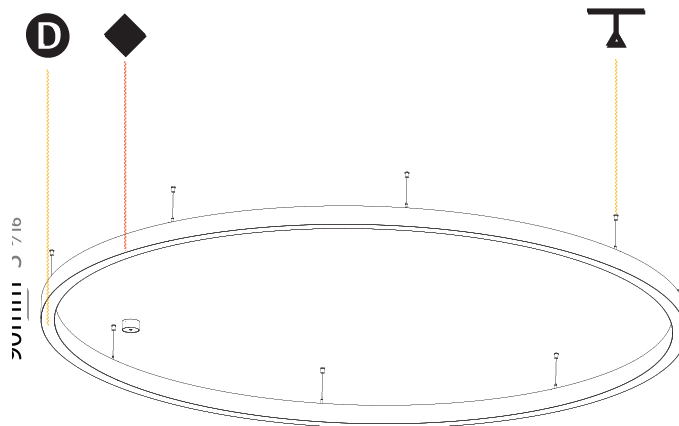

GENERAL

Series: Glorious
Subseries: Glorious Slim
Brand: Prolicht
Division: Architectural
Mounting Type: Suspension
Mounting Location: Ceiling
Subcategory: Ambient

PHYSICAL

Shape: Round
Diameter (mm): 3000
Diameter (in): 118 1/8
Height (mm): 90
Height (in): 3 9/16
Max. Overall Height (mm): 2090
Max. Overall Height (in): 82 5/16
Light Distribution: Direct / Indirect
Weight (kg): 31.716
Weight (lbs): 69.93
Diffuser: [PMMA - Opal or Micro-Prism](#)
Fixture Finish: [SSR / BKV / CWI / CRY / HAB / LAG / UFT / ITA / RUA / RUR / MIC / FTG / MYG / TWT / LOD / PUS / FRO / FUP / KIA / POP / BLS / SPG / MEY / GOH / GUM / CHC / COM / ABZ / JAG / OBR / MOS / ROR](#)
Fixture Material: Aluminum
Cable Details: 2000mm or 6000mm Transparent Cable

ELECTRICAL

Lamp Type: LED (Zhaga Standard)
Input Wattage (W): 224 / 112
Total Output Wattage (W): 192 / 84
Dimming: [Tri-Mode (Non-Dimming and Phase Dimming (120Vac only) and 0-10V Dimming)](#)
Driver Included: Yes
Driver Location: Integrated
Driver Type: Constant Current - Universal
Driver Class: Class 2
Input Voltage (V): 120 - 277
Constant Current (MA): 350

LED

Color Temperature (°K): [3000 / 3500 / 4000](#)
Max. Delivered Lumen (lm): 38980 / 39798 / 40610
CRI: >80 CRI
Lamp Life (hrs): 50000

OPTICAL

RATINGS AND CERTIFICATIONS

Certified By: Certified for North American Standards
IP rating: IP20